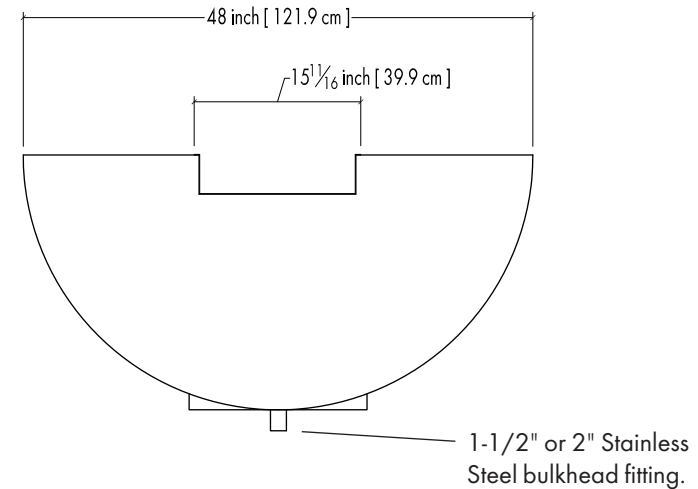

### Contents:

- Solus concrete bowl.
- Metal scupper in choice of Stainless Steel or Brass or Copper.
- Optional coating on Brass or Copper.
- 1-1/2" or 2" Stainless Steel bulkhead.

### Notes:

ORDER NO. / JOB NAME

Signature:

Date:

PRODUCT: **SCUPPER 48**

COLOUR: Bowl: Scupper: Coated:

OTHER: Weight 270 lbs ( 123 kg )