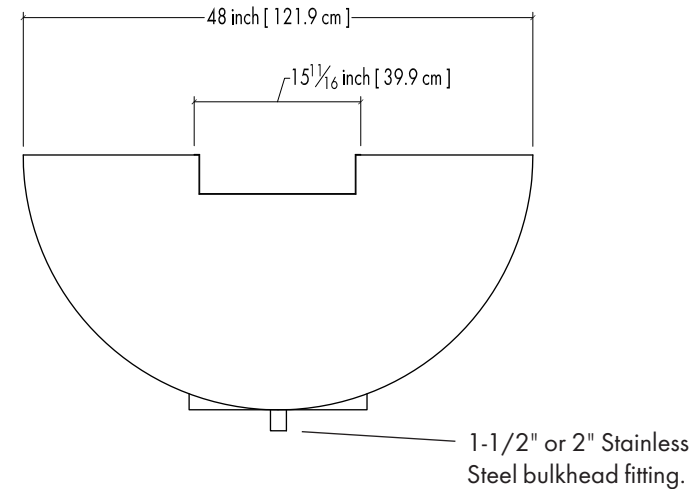

### Contents:

- Solus concrete bowl.
- Metal scupper in choice of Stainless Steel or Brass or Copper.
- Optional coating on Brass or Copper.
- 1-1/2" or 2" Stainless Steel bulkhead.

### Notes:

ORDER NO. / JOB NAME

Signature:

Date:

PRODUCT: **SCUPPER 48**

COLOUR: Bowl: Scupper: Coated:

OTHER: Weight 270 lbs ( 123 kg )