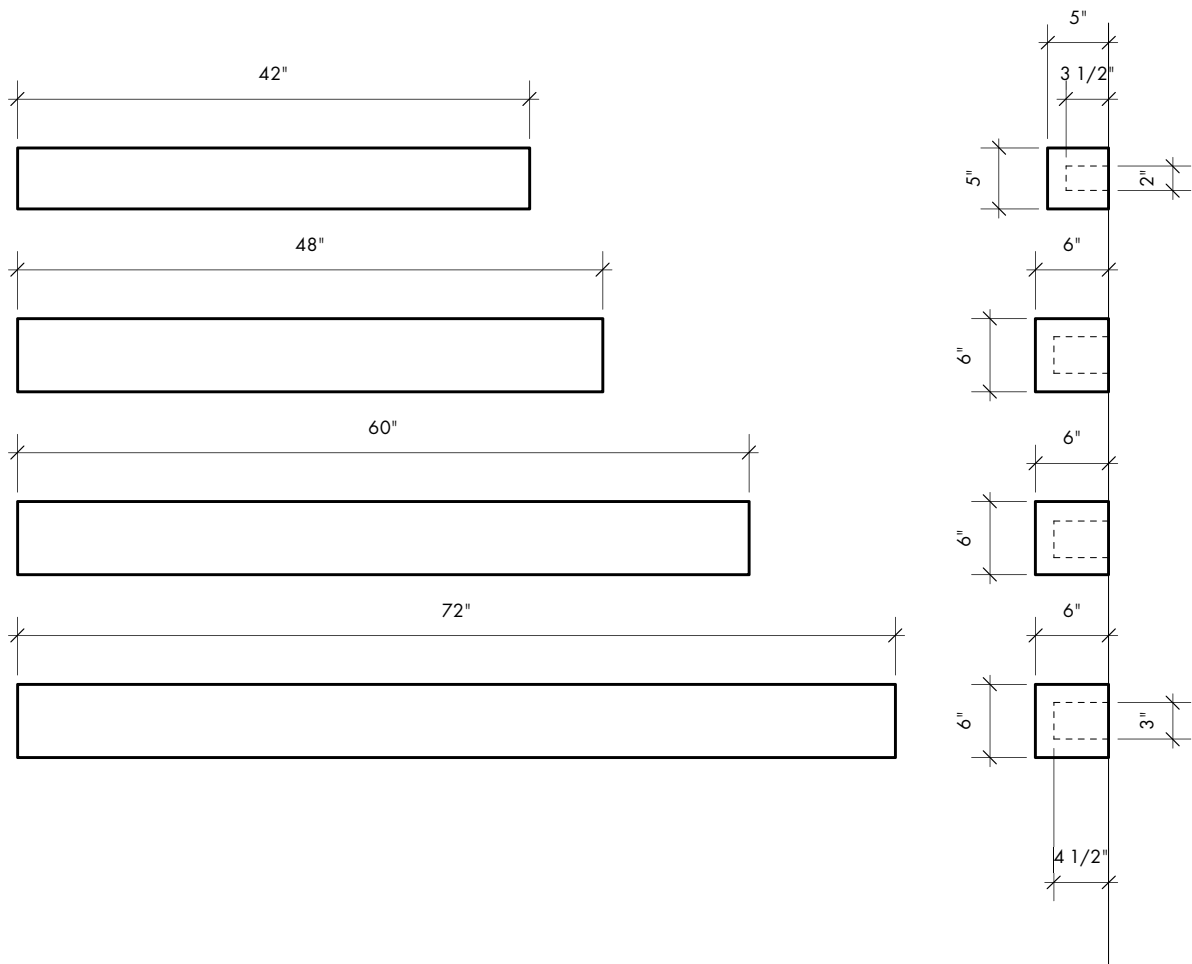

42" Judd in Cinder

JUDD

SOLUS HANDCAST CONCRETE FIREPLACE MANTELS

Judd is a minimalist shelf, perfect for a standalone floating mantel or in combination with tiles.

SIZES

Judd is available in four sizes and is cast as a 1-1/2" thick shell for ease of installation.