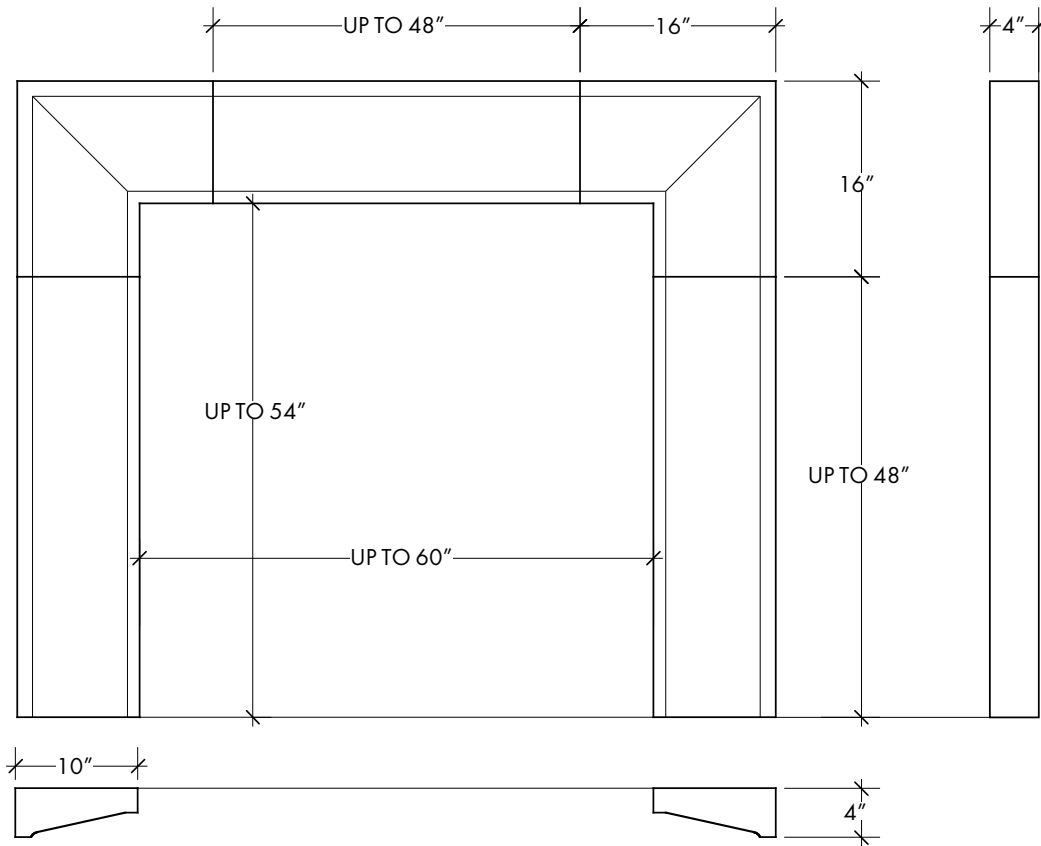

# TAPER

Taper with 24x36 Tile Wall Cadding in Linen

# TAPER

SOLUS HANDCAST CONCRETE FIREPLACE SURROUNDS

Taper is distinguished by its clean geometry and spacious lines. A modular surround, it is adjustable for both height and width, and will fit a room of any size.

## SIZES

Taper's centre spanner and legs are cast in 48" lengths and can be cut to suit. The corners and mantel ends are standard.