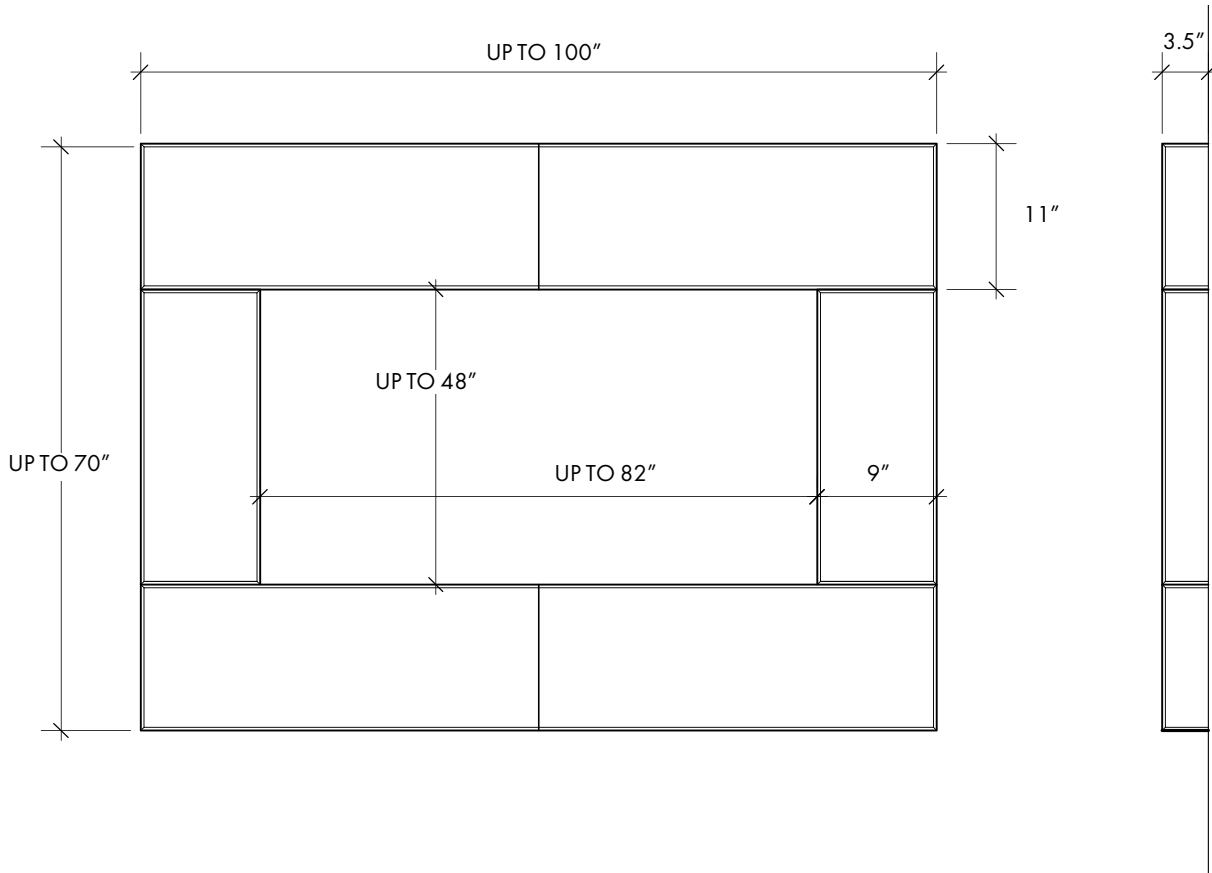

Span Squared in Cinder

SPAN²

SOLUS HANDCAST CONCRETE FIREPLACE SURROUNDS

Arbutus

Butterscotch

Cinder

Halva

Mousse

Nori

Nutmeg

Linen

Portland

Portobella

Shiitake

Truffle

Span squared is a configuration of our popular span surround designed for wall-mounted and wide-screen fireplace units. Its minimal design combined with the organic aesthetic of hand crafted concrete, convey a simple yet dramatic statement to any space.

SIZES

Span squared's maximum size is 100"W x 70"H.

CHOICES

The surround may be cast in any of our 12 integral colours. Span Squared is field-cut to fit. Trim panels are not necessary.

For more information, please visit: