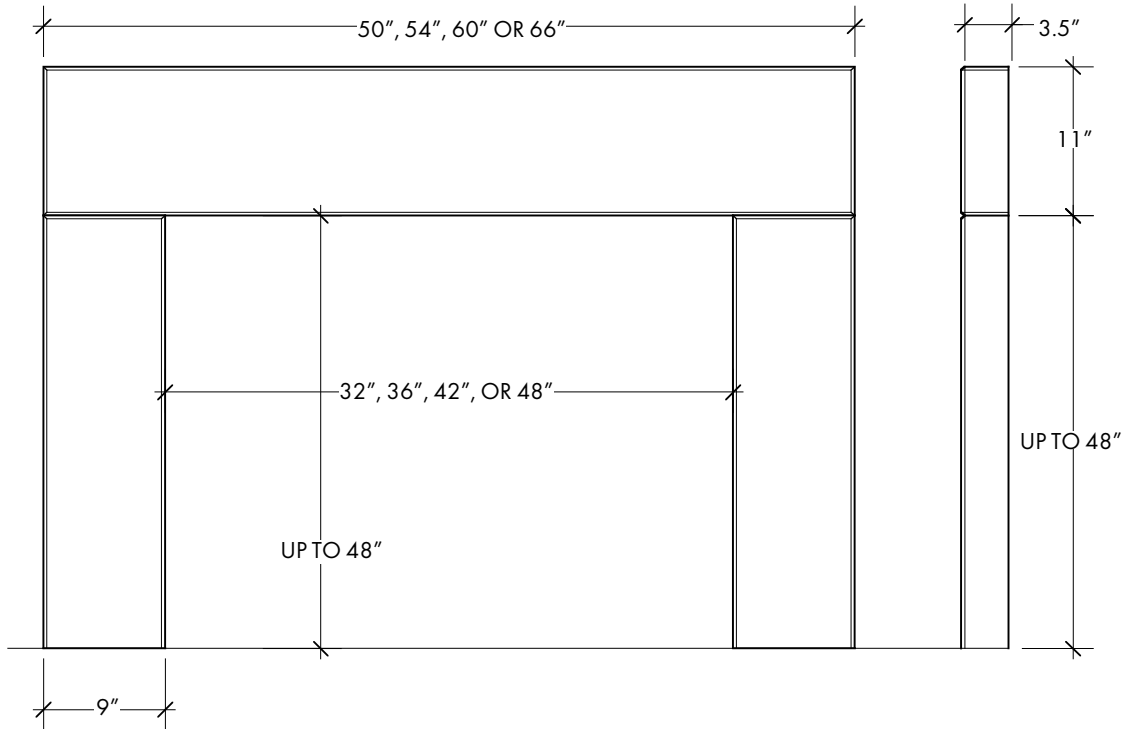

SPAN

SOLUS HANDCAST CONCRETE FIREPLACE SURROUNDS

Span was designed to emphasize the natural beauty of concrete and present it boldly in its purest form. Its minimalist components are interchangeable and meld seamlessly with panels, slabs and custom elements.

SIZES

Span is available in four standard widths and legs up to 48".

CHOICES

The surround may be cast in any of our 12 integral colours. To complete the fireplace, we offer a wide selection of trim panel and hearth options.

For more information, please visit:

www.solusdecor.com