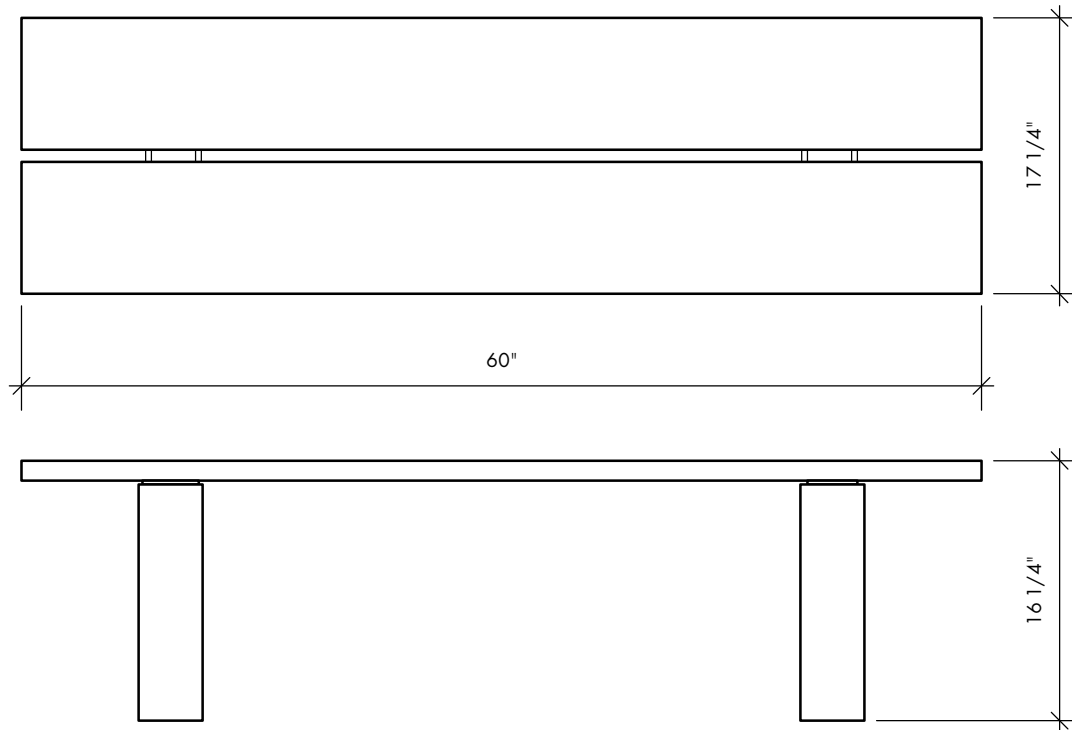

# PLANK BENCH

SOLUS HANDCAST CONCRETE SITE FURNISHINGS

THE PLANK BENCH conveys a tranquil lightness with its slender shapes. The simplest of forms, the Plank will quietly enhance any environment. Cast in Litho ultra high-performance concrete, the bench is totally freeze-thaw resistant and will withstand the rigours of harsh outdoor climates.