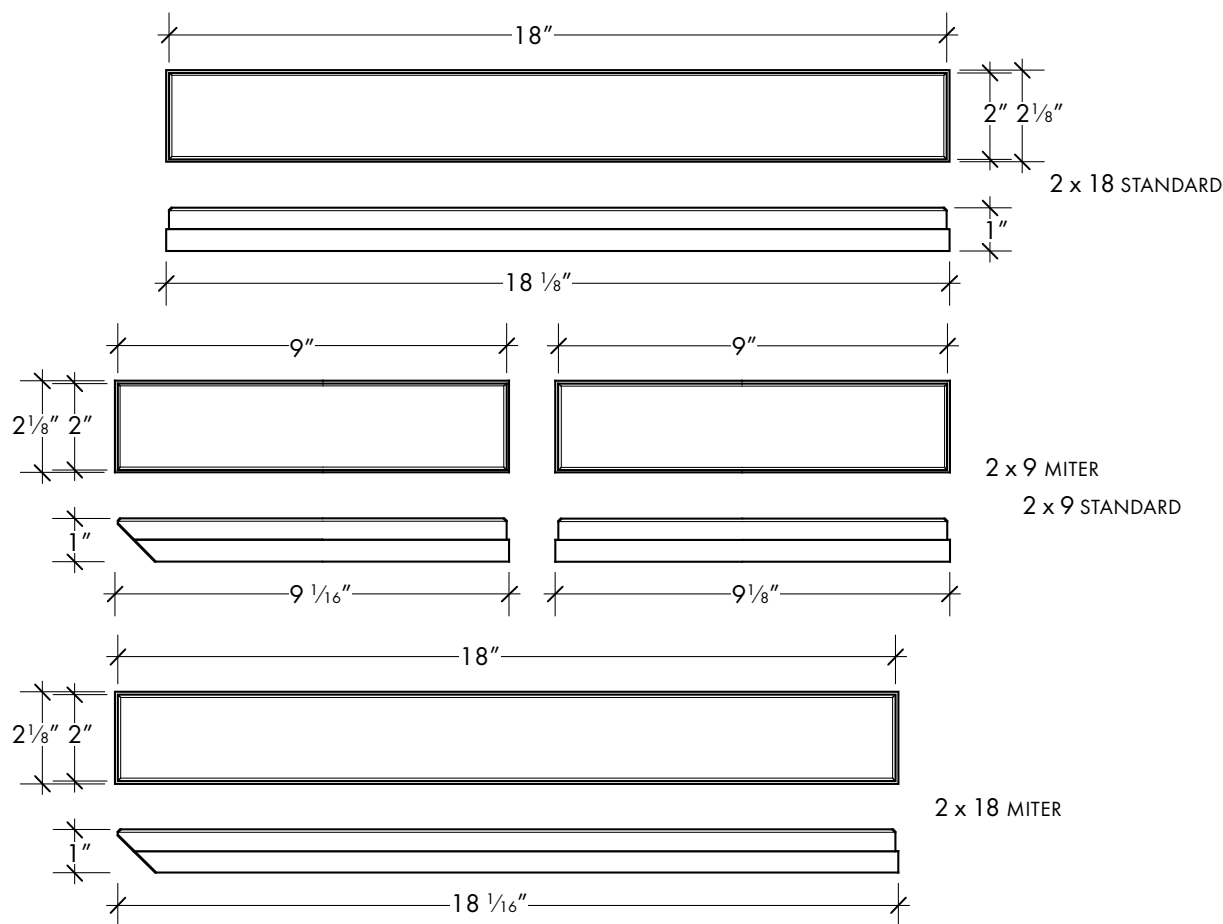

LINEA BRICK VENEER

Linea in Linen over a Block fireplace surround and hearth

LINEA BRICK VENEER

SOLUS CAST CONCRETE TILES

Linea is a contemporary brick veneer with long, horizontal proportions that is ideal for feature walls and fireplaces.

SIZES

Linea is available in full (2x18) and half (2x9) - square ends or with miters for clean outside corner details. All pieces are cast with a 1/16" chamfer and shadow line which, when dry-stacked, create a precise 1/8" reveal. Nominal dimensions are 2 1/8"x18 1/8" and 2 1/8"x9 1/8".