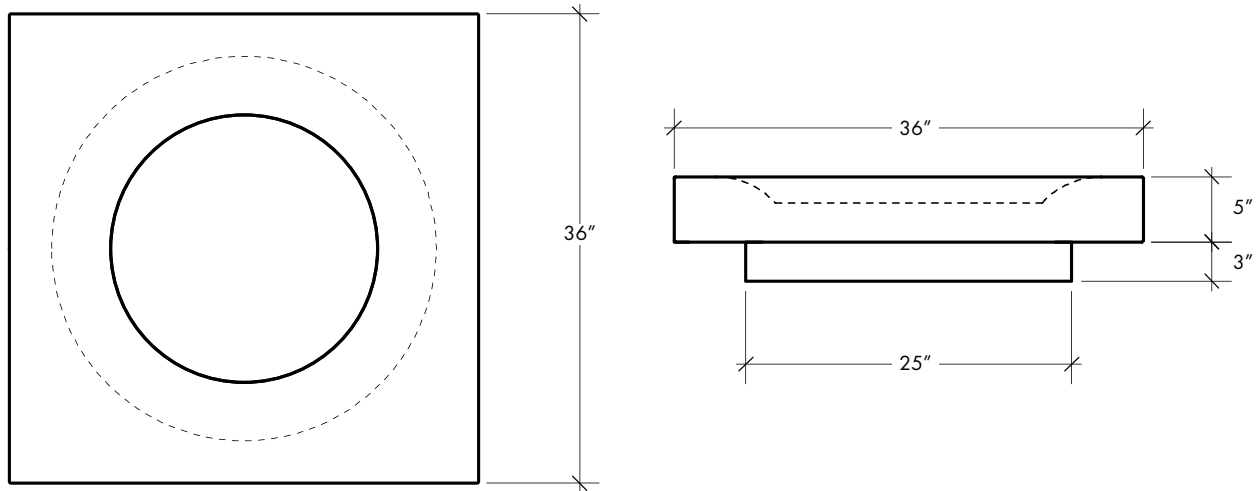

HALO

SOLUS HANDCAST CONCRETE FIRE PITS

The Halo Fire Pit is a modern interpretation of the primordial campfire. Handcrafted in smooth high-performance concrete, this serene fire pit cradles its flame in a beautifully sculptural concavity. A peaceful floating slab, the Halo's glow invites gathering and contemplation as a source of warmth in an outdoor room.

CHOICES

Halo Fire Pits come complete with a pre-installed approved 40,000 BTU gas or propane outdoor burner. They are available in any of our 12 standard colours.

For more information, please visit:

www.solusdecor.com