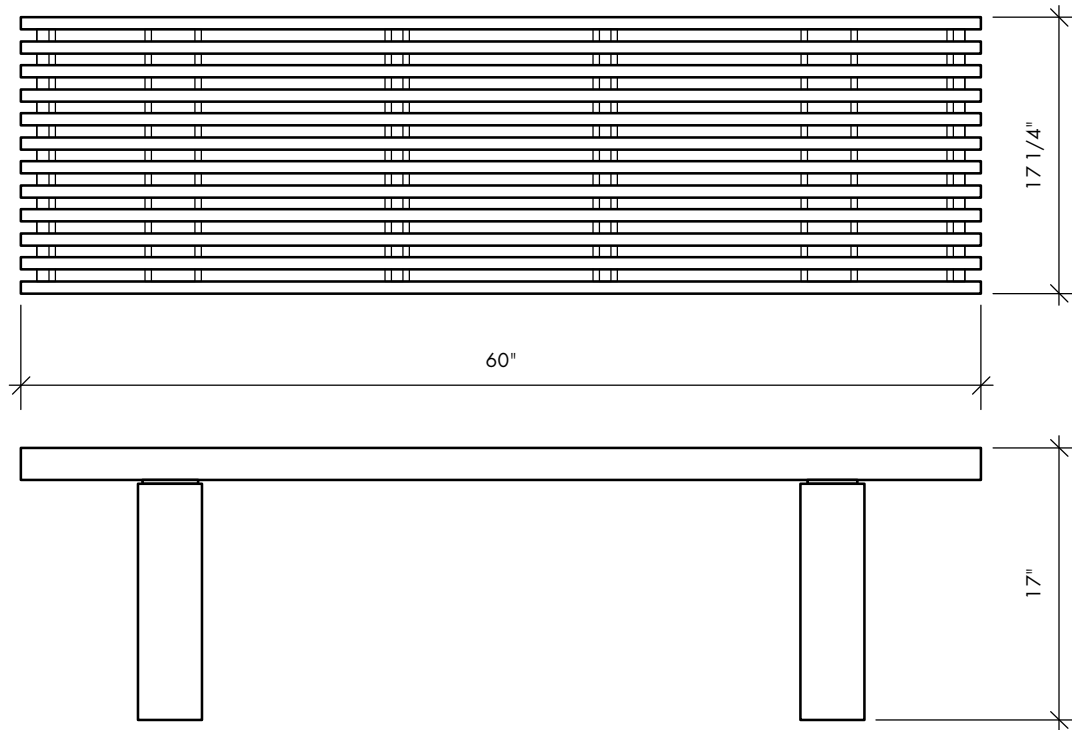

GRATE BENCH

o u t d o o r

GRATE BENCH

SOLUS HANDCAST CONCRETE SITE FURNISHINGS

THE GRATE BENCH balances form and function - a slim, peaceful platform that belies extraordinary sturdiness and substance. Cast in Litho ultra high- performance concrete, the bench is totally freeze-thaw resistant and will withstand the rigours of harsh outdoor climates. The Grate Bench was selected for New York's Haute Green 2007, a curated exhibition showcasing "the best in sustainable design for the contemporary home."