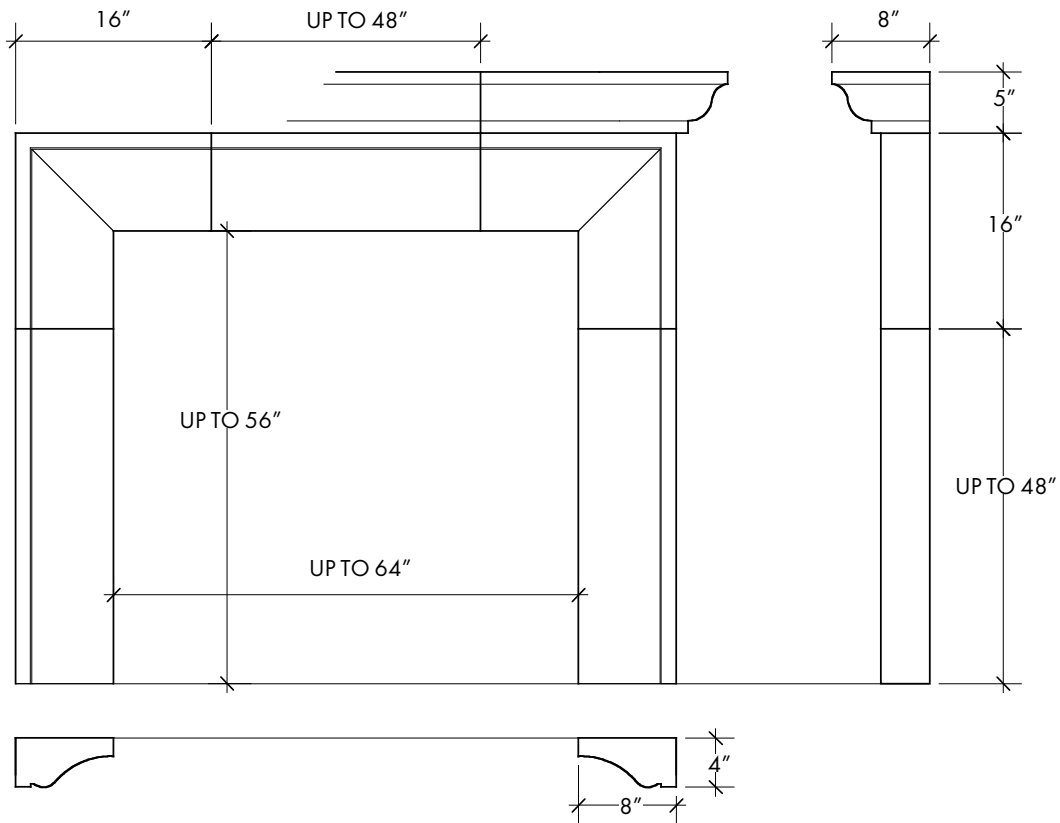

FRASER

SOLUS HANDCAST CONCRETE FIREPLACE SURROUNDS

Fraser is distinguished by its slender profile and classic, understated styling. It can be adjusted for both height and width to fit virtually any insert or firebox. Use it as an elegant stand-alone surround, or add its mantel for a little extra weight and depth.

SIZES

Fraser's centre spanner and legs are cast in 48" lengths and can be cut to suit. The corners and mantel ends are standard.

CHOICES

The surround may be cast in any of our 12 integral colours. To complete the fireplace, we offer a wide selection of trim panel and hearth options.

For more information, please visit:

www.solusdecor.com