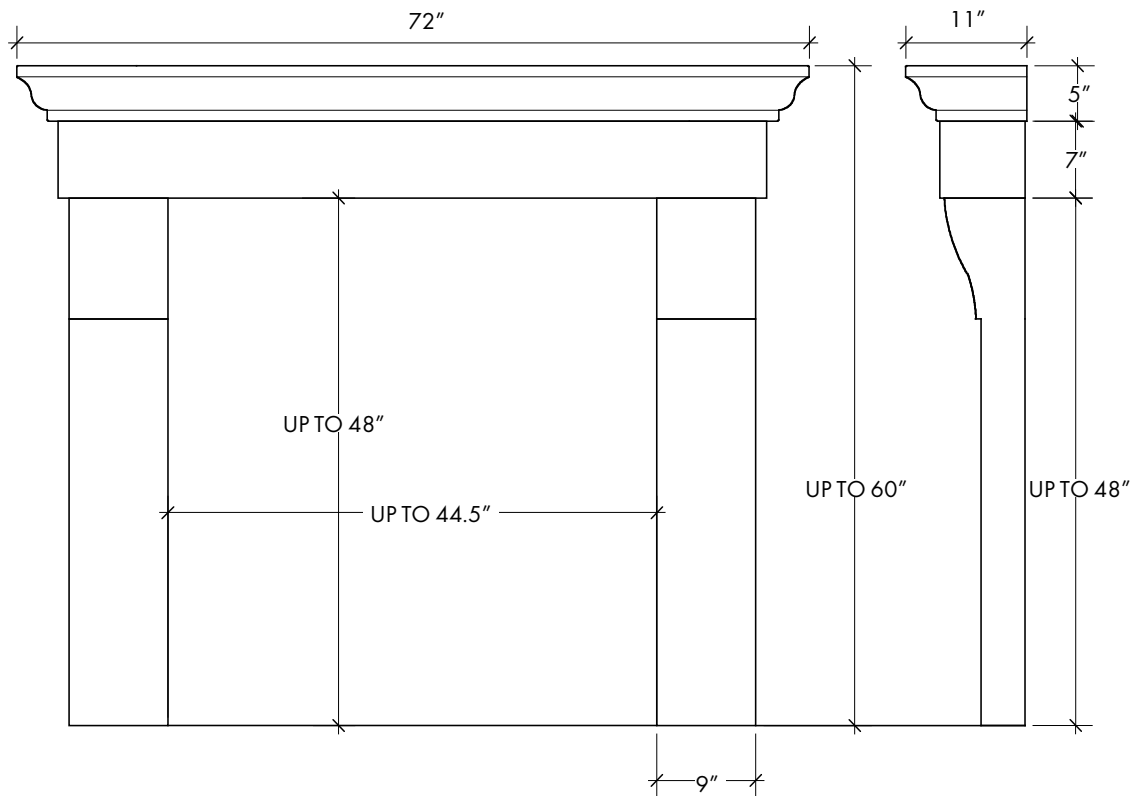

Cornice with Custom Combination Hearth and 16x48 Wall Cladding in Portobella

CORNICE

SOLUS HANDCAST CONCRETE FIREPLACE SURROUNDS

Arbutus

Butterscotch

Cinder

Halva

Mousse

SIZES

Cornice has a standard mantel width of 72" and leg length of 48". It will accommodate firebox openings up to 44.5" wide by 48" tall.

CHOICES

The surround may be cast in any of our 12 integral colours. To complete the fireplace, we offer a wide selection of trim panel and hearth options.