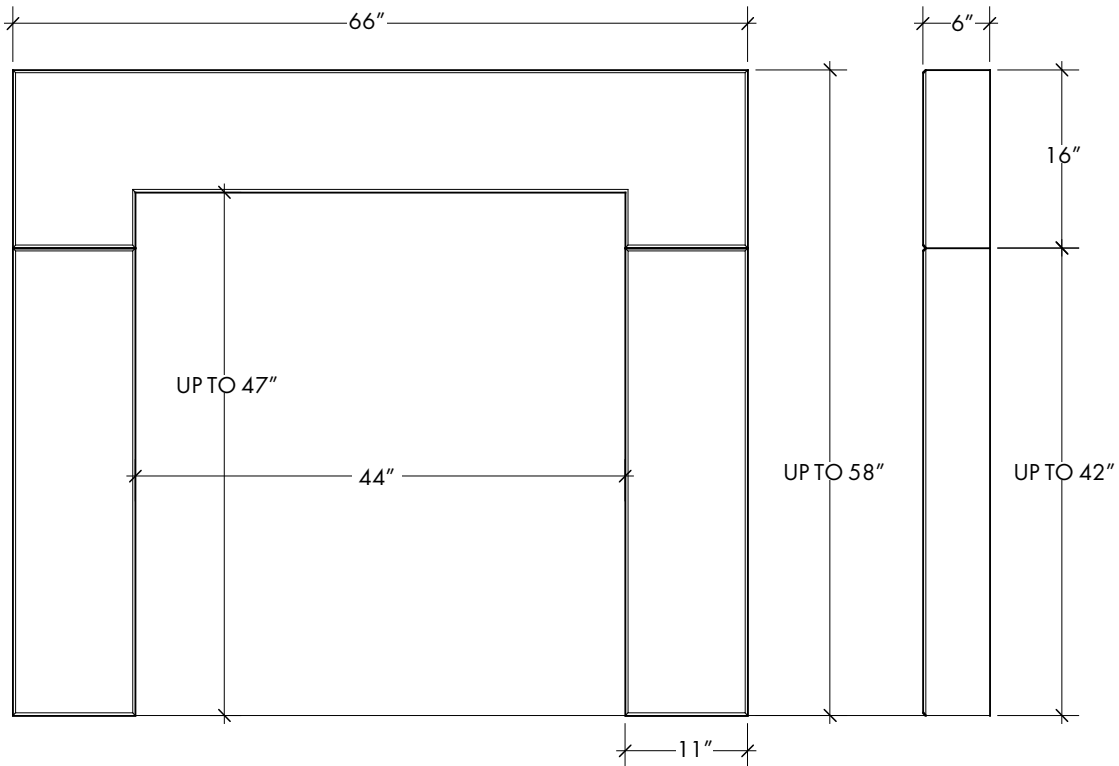

BLOCK

SOLUS HANDCAST CONCRETE FIREPLACE SURROUNDS

Block is the ultimate in simplicity. Massive yet refined - heavy and precise.

SIZES

Block's height may be adjusted by cutting its legs - to a maximum of 42". Block's proportions determine its personality: tall and proud for grand ceilings, low and wide for more classic modern flavour.

CHOICES

The surround may be cast in any of our 12 integral colours. To complete the fireplace, we offer a wide selection of trim panel and hearth options.

For more information, please visit:

www.solusdecor.com