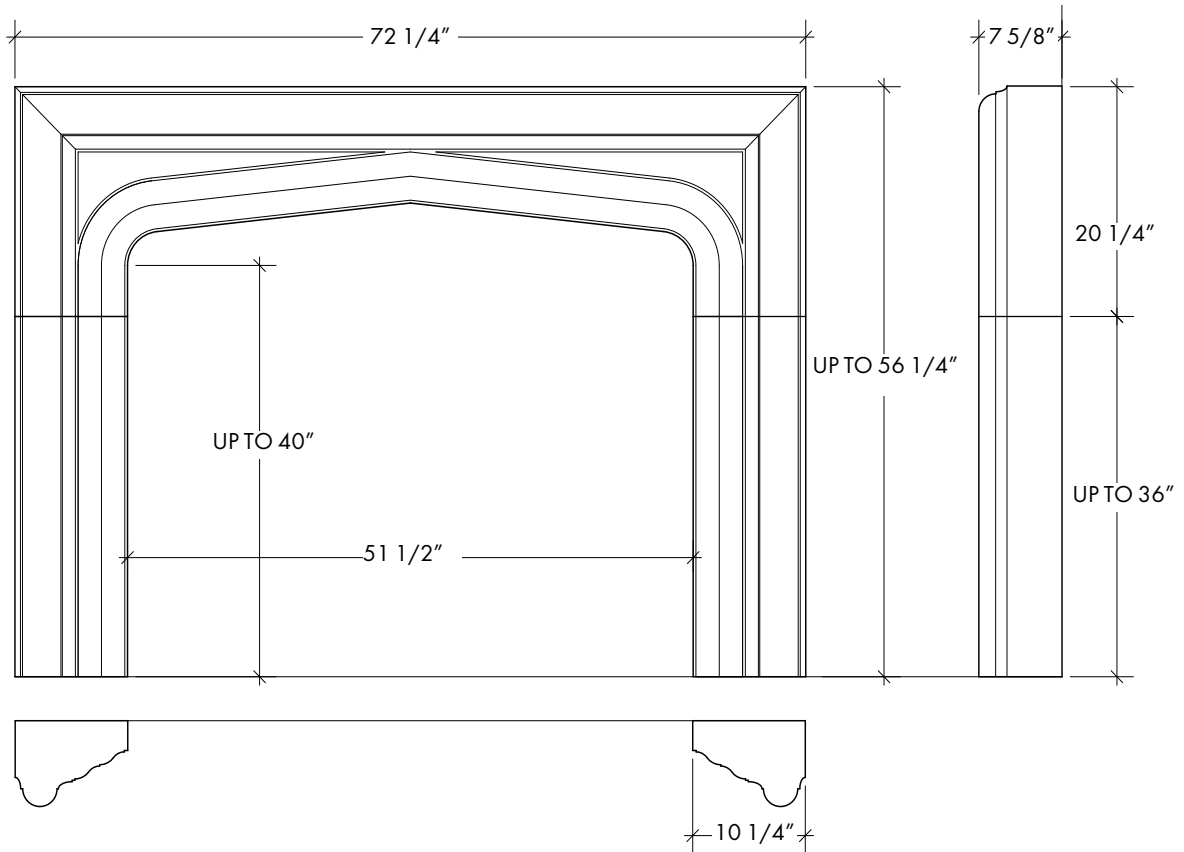

ARCH

SOLUS HANDCAST CONCRETE FIREPLACE SURROUNDS

The most exotic of the Solus Line, Arch has delicate lines and a distinctive shape that will lend warmth and sophistication to a home. Its broad dimensions are well-suited to large rooms and grand ceilings.

SIZES

Arch will accommodate fireplace openings up to 51 1/2" wide by 40" tall.

CHOICES

The surround may be cast in any of our 12 integral colours. To complete the fireplace, we offer a wide selection of trim panel and hearth options.

For more information, please visit:

www.solusdecor.com